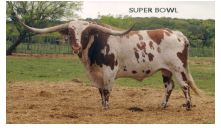

VVF SADIE

Date of Birth: 11/11/2017
Registration 1: 276773
Breeder: Big Valley Longhorns
Owner: Valley View Farms

TTT: 46.5000 on 06/12/2019

RJL RESPECT THE MAN

J.R. OPUS

<http://www.hiredhandsoftware.com>